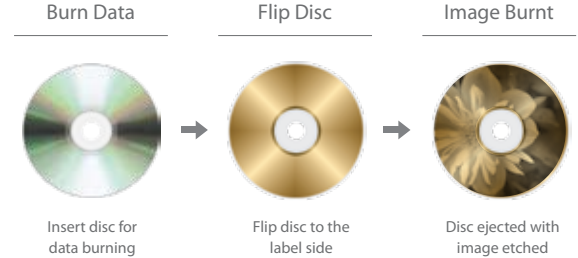

LightScribe™

Creative laser-etched text and graphic labeling that kicks-in after data writing.

Burn, Flip, Burn

With specialized software and LightScribe-ready discs, you can forget the old-day boring labels and produce your personalized disc with beautiful image etched on the disc's label side.