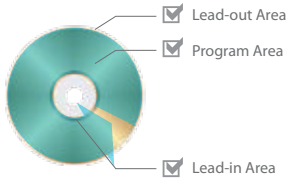

SmartErase™

Leave all erased data completely inaccessible.

Full Erase Method

Data contained on all disc areas will be erased permanently. This option takes longer than Quick Erase method.