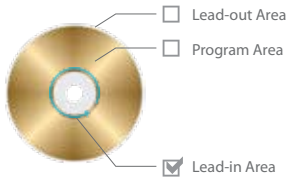

Quick Erase Method

Data contained in the lead-in area and first track will be erased. This option typically can finish within seconds.

Smart-Burn™

Rapidly adjust writing method and power level to write disc with the highest writing quality.